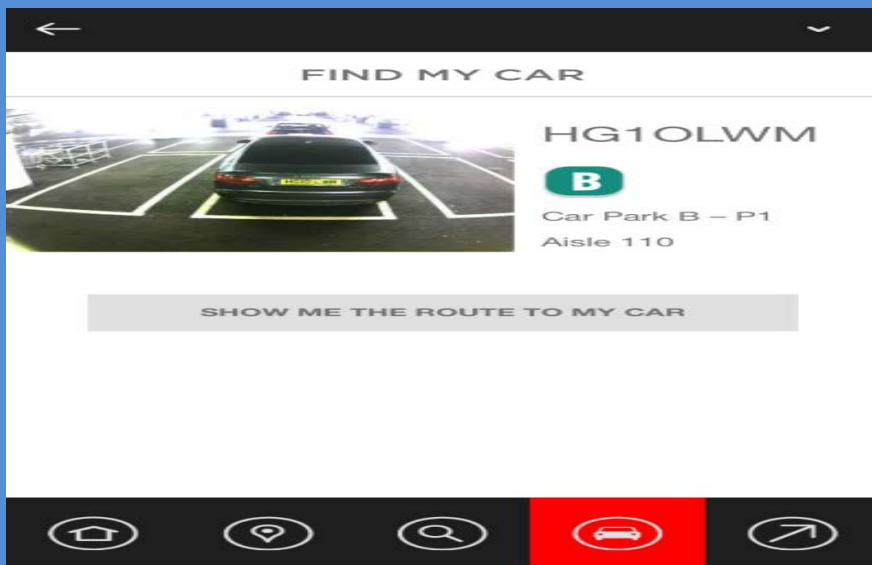

Customer Wants: Ability to Control Outcome

Customer Wants: Speed and Efficiency

A word cloud centered on the word "AUTOMATION" in large red capital letters. The background is white with a faint watermark of a stylized 'FP' logo and a square icon. The words are arranged in various orientations and sizes, with colors ranging from blue to orange. The most prominent words include "AUTOMATION", "workflows", "improve", "versions", "interface", "logistics", "advantages", "machines", "computers", "hardware", "quality", "systems", "tasks", "business", "speed", "production", "precision", "world", "electronic", "modern", "mechanical", "technology", "solutions", "robots", "money", "mechanical", "resources", "costs", "mechanical", "software", "productive", "sensor", "security", "lasers", "jobs", "technology", "modern", "mechanical", "productive", "company", "machine", "logistics", "advantages", "improve", "versions", "interface", "world", "electronic", "production", "speed", "precision", "world", "electronic", "quality", "systems", "tasks", "business", "speed", "production", "precision", "world", "electronic".

Innovations Driving Control & Optimization

Operator Wants: Control and Optimization

Dashboard

Real Time Occupancy Data

Heat Maps of Parking Activity

Track Customer Visits/Trends

Cloud Based Platform with
Historic Parking Information