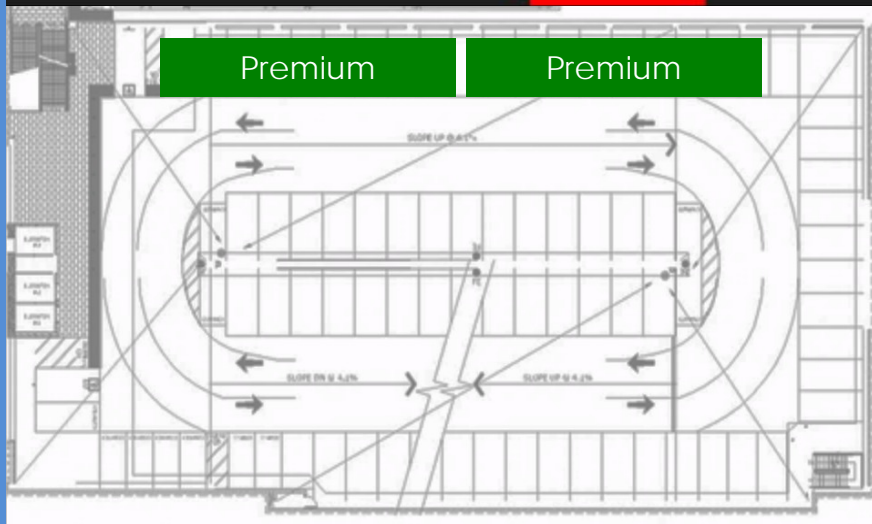

Innovations Driving Control & Optimization

Operator Wants: Control and Optimization

Dashboard

Real Time Occupancy Data

Heat Maps of Parking Activity

Track Customer Visits/Trends

Cloud Based Platform with
Historic Parking Information