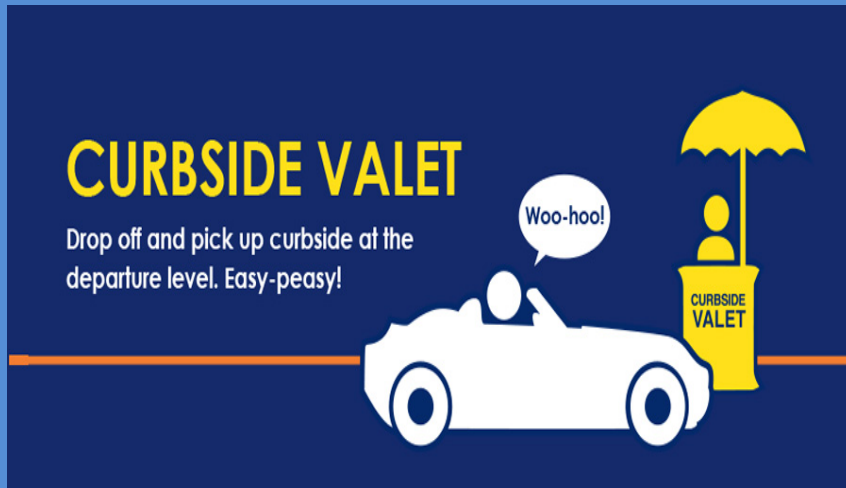

Airport Parking Trends and Issues

Darrell Brantley

Business Development Manager – Airports, N.A.

Park Assist

Typical Passenger Trip to the Airport

- Grab your bags and load them in the car
- Final check for credentials (ticket, ID, etc.)
- Check traffic conditions for best route
- Find your parking space
- Clear the security checkpoint
- Get to your gate

Customer Wants: Ability to Control Outcome

Customer Wants: Speed and Efficiency

A word cloud centered on the word "AUTOMATION" in large red capital letters. The background is white with a faint watermark of a stylized 'FP' logo and a square icon. The words are arranged in various orientations and sizes, with colors ranging from blue to orange. The most prominent words include "AUTOMATION", "workflows", "improve", "versions", "interface", "logistics", "advantages", "machines", "computers", "hardware", "quality", "systems", "tasks", "business", "speed", "production", "precision", "world", "electronic", "modern", "mechanical", "technology", "solutions", "robots", "money", "mechanical", "resources", "costs", "mechanical", "software", "productive", "sensor", "security", "lasers", "jobs", "technology", "modern", "mechanical", "productive", "company", "machine", "logistics", "advantages", "improve", "versions", "interface", "world", "electronic", "production", "speed", "precision", "world", "electronic", "quality", "systems", "tasks", "business", "speed", "production", "precision", "world", "electronic".