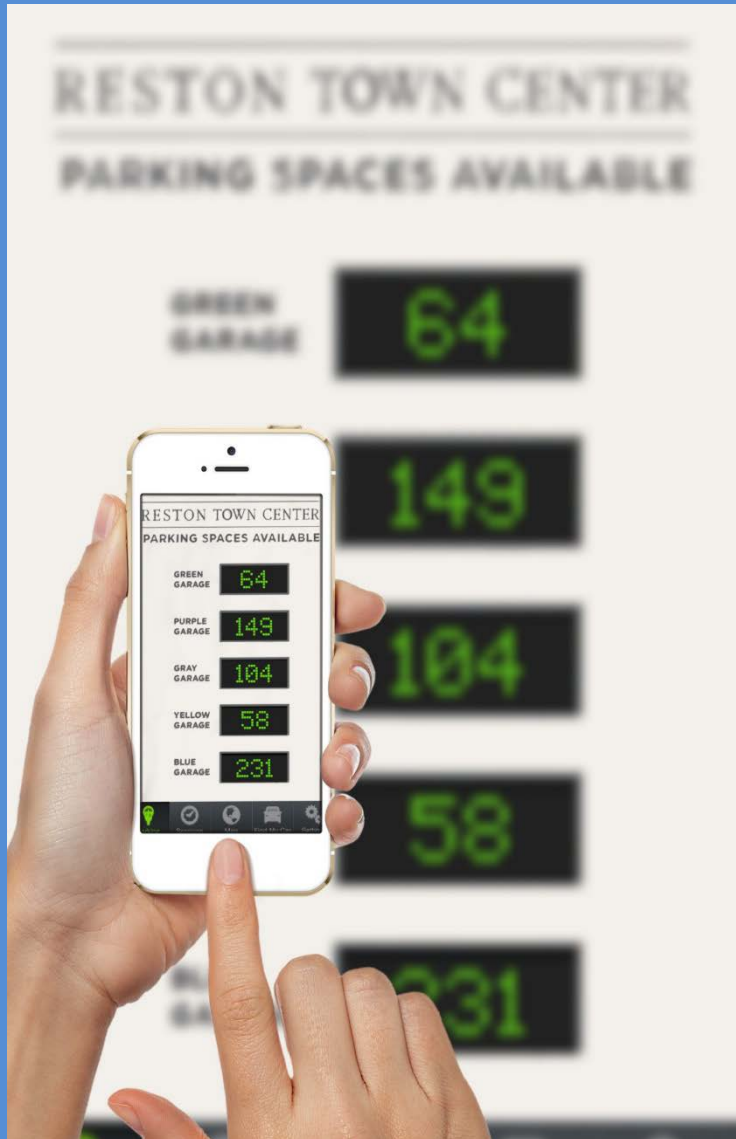

Airport Parking Trends and Issues

Darrell Brantley

Business Development Manager – Airports, N.A.

Park Assist

Typical Passenger Trip to the Airport

- Grab your bags and load them in the car
- Final check for credentials (ticket, ID, etc.)
- Check traffic conditions for best route
- Find your parking space
- Clear the security checkpoint
- Get to your gate

Customer Wants: Ability to Control Outcome

Customer Wants: Speed and Efficiency

A word cloud centered on the word "AUTOMATION" in large red capital letters. The background is white with a faint watermark of a stylized 'FP' logo and a square icon. The words are arranged in various orientations and sizes, with colors ranging from blue to orange. The most prominent words include "AUTOMATION", "workflows", "improve", "versions", "interface", "logistics", "advantages", "machines", "computers", "hardware", "quality", "systems", "tasks", "business", "speed", "production", "precision", "world", "electronic", "modern", "mechanical", "technology", "solutions", "robots", "money", "mechanical", "resources", "costs", "mechanical", "software", "productive", "sensor", "security", "lasers", "jobs", "technology", "modern", "mechanical", "productive", "company", "machine", "logistics", "advantages", "improve", "versions", "interface", "world", "electronic", "production", "speed", "precision", "world", "electronic", "quality", "systems", "tasks", "business", "speed", "production", "precision", "world", "electronic".

Innovations Driving Control & Optimization

Operator Wants: Control and Optimization

Dashboard

Real Time Occupancy Data

Heat Maps of Parking Activity

Track Customer Visits/Trends

Cloud Based Platform with
Historic Parking Information